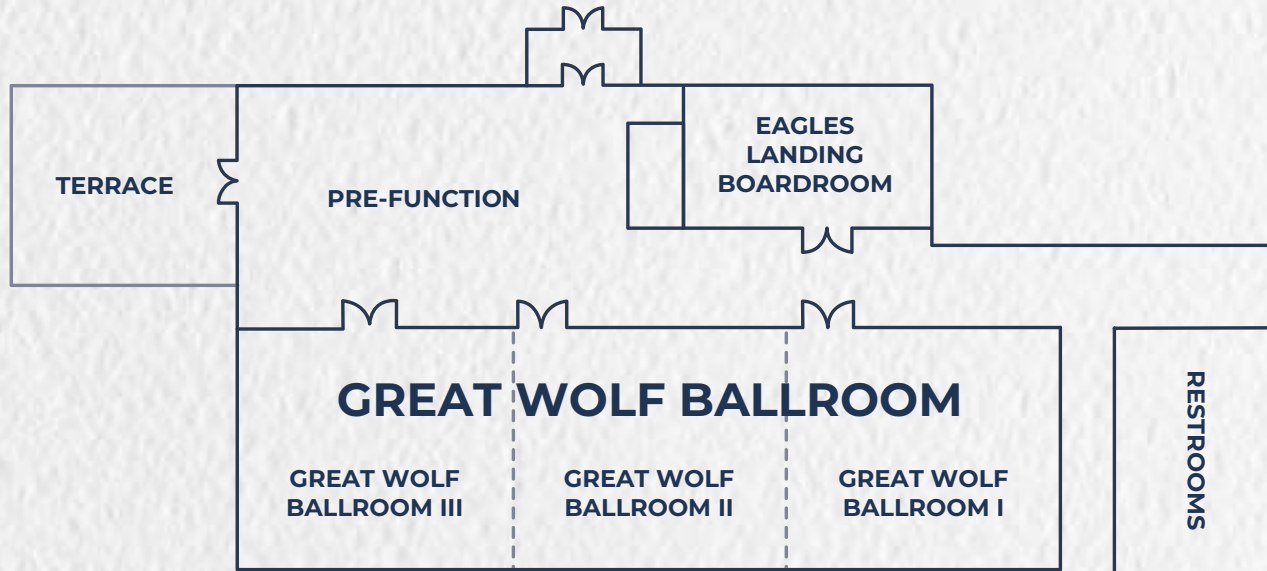

GREAT WOLF LODGE® MARYLAND

Function Space Configurations and Specifications

Resort Accommodations

- Located approximately 35 miles North East of Baltimore
- 7,000 sq. ft. of flexible meeting space
- Three separate and configurable meeting rooms
- Customizable catering solutions built to your preference
- Complimentary high-speed wireless Internet access
- Complimentary on-site parking
- 700 spacious guest suites
- Dedicated Conference Center entrance
- Party and event venues positioned away from waterpark and family activities

Room Name	Sq. Ft.	Classroom	Banquet	Theater	Reception	U-Shape	Hollow Square
Great Wolf Ballroom	4,581	191	381	508	458	131	110
Great Wolf Ballroom I	1,527	64	127	169	153	44	37
Great Wolf Ballroom II	1,527	64	127	169	153	44	37
Great Wolf Ballroom III	1,527	64	127	169	153	44	37
Eagles Landing Boardroom	657	27	55	73	66	19	16
Pre-Function	1,651	0	0	0	40	0	0